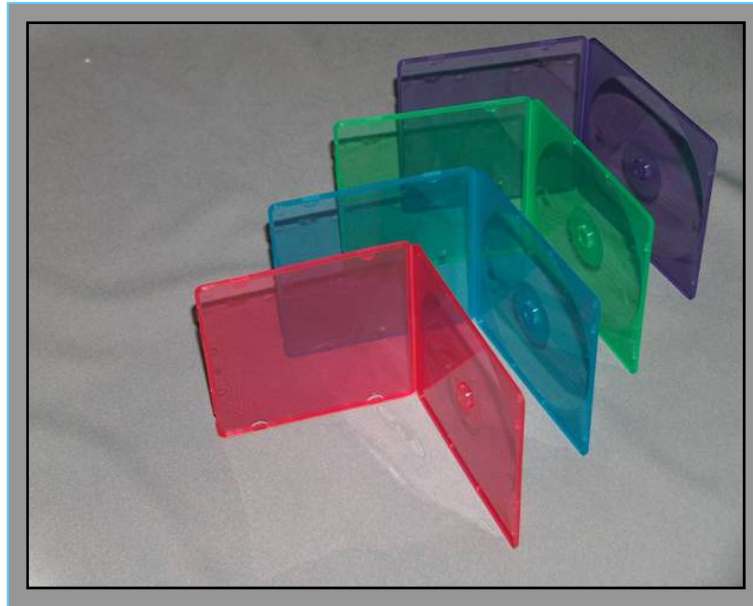

**CD01B**  
**1 Pc SOFT CD CASE SLIM BLUE**

*Description:*

Material: Soft PVC.

Colour: Blue, Green, Orange, Purple, Red.

Each case holds a single CD.

Slimline.

ALSO AVAILABLE ARE:

<i>Code:</i>	<b>CD01G</b>
<i>Name:</i>	<b>1 Pc SOFT CD CASE SLIM GREEN</b>
<i>Code:</i>	<b>CD01O</b>
<i>Name:</i>	<b>1 Pc SOFT CD CASE SLIM ORANGE</b>
<i>Code:</i>	<b>CD01P</b>
<i>Name:</i>	<b>1 Pc SOFT CD CASE SLIM PURPLE</b>
<i>Code:</i>	<b>CD01R</b>
<i>Name:</i>	<b>1 Pc SOFT CD CASE SLIM RED</b>