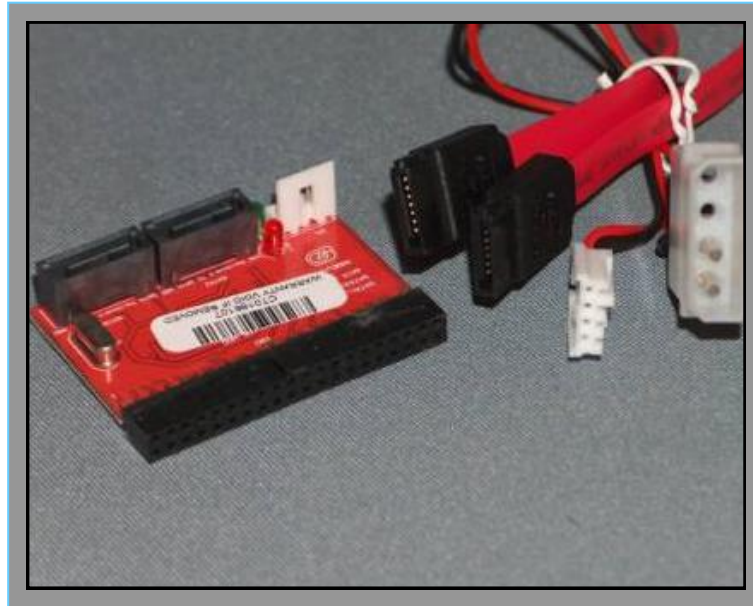

EC618
SATA / IDE CONVERTER CARD

Description:

Converts parallel ATA (IDE) to serial ATA (SATA).