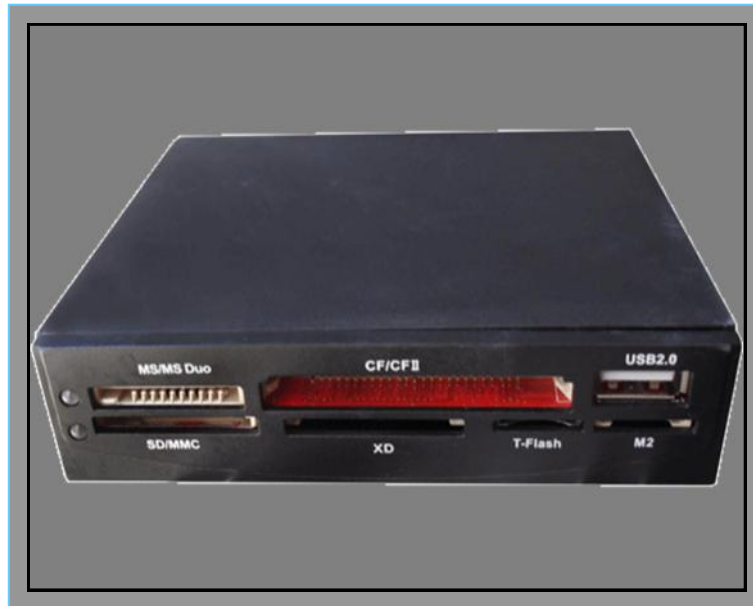

AST-ICAR2.0
AST 2.0 USB CARD READER INTERNAL

Description:

Internal card reader - Fast reading and writing.

Multifunction, good substitute of floppy drive.

Be compatible with Windows 98/ME/2000/XP/Vista/Windows 7.

Dimension: 10.2 x 10 x 2.1 cm.

Card Supports:

- Compact Flash Card: CF type I / CF Type II / Ultra CF / Smart Media Card
- Multimedia Card: MMC Type I / MMC Type II Ultra MMC / RS-MMC / C4.0 / C Plus / C mobile / C micro / Dvrs MMC
- Secure Digital Card: SD/Mini SD/Ultra SD/T-flash/Kingmax SD/Extreme SD/SD Elite Pro
- Memory Stick: MS/MS-Duo/MS-por-Duo/MS-MG/ MS-MG-por/MS-MG-pro-Duo/ Ultra MS/ MS select function card/Extreme MS/M2