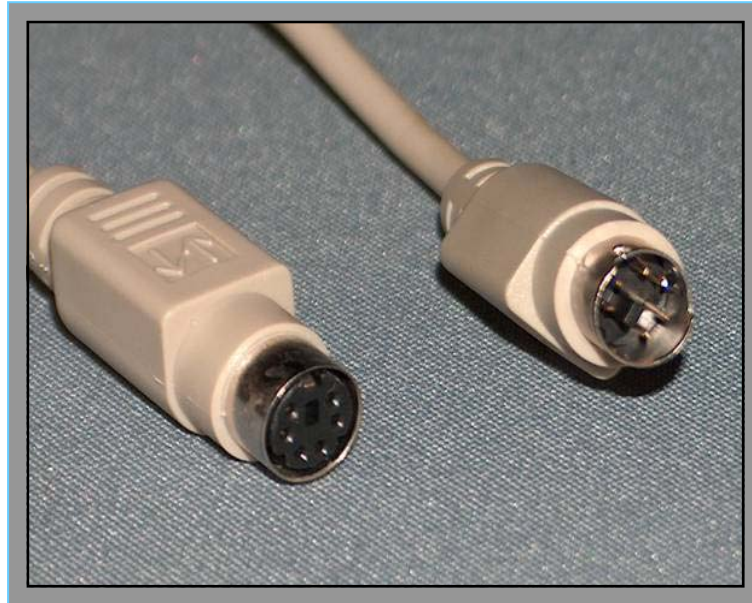

CABLE/6F-FM
PS2 EXTENSION CABLE - 1.8m

Description:

Use if your keyboard or mouse cable is not long enough.