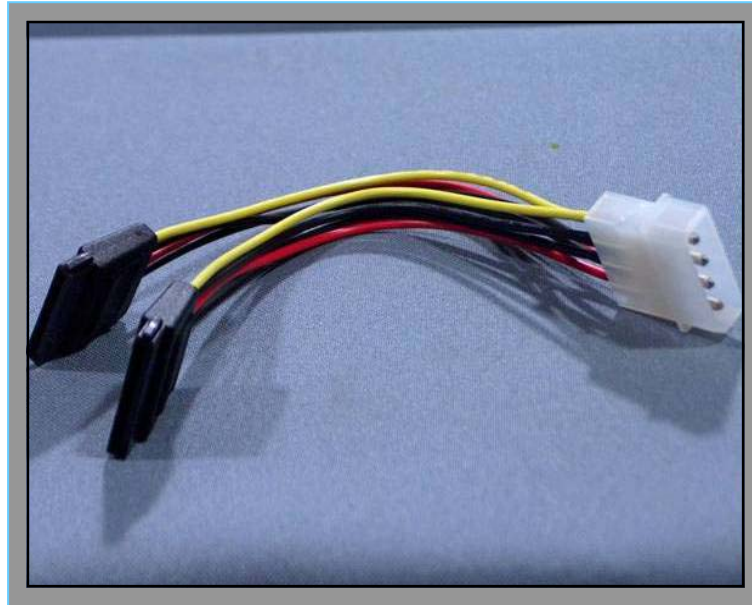

## CABLE/SATASPLIT POWER - 2 SATA SPLITTER

*Description:*

Used to supply power to two SATA devices.