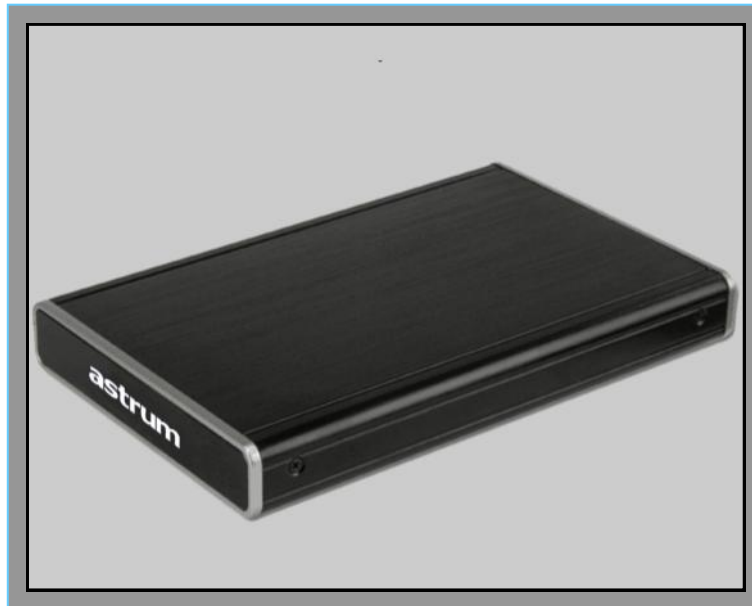

**HD-25S**  
**SATA & IDE ENCLOSURE - 2.5**

*Description:*

USB 2.0 connection for 2.5" Hard Drive Enclosure.

Simple and affordable solution for all your storage needs.

Stylish and durable drive offers a sturdy aluminium construction.

Stand included.

(Hard drive not included).