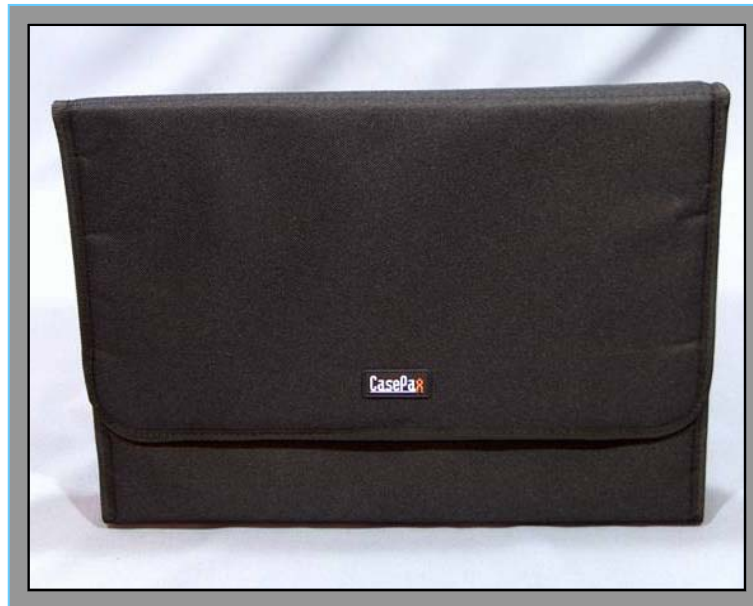

NB3229N
15.6" LAPTOP SLEEVE

Description:

Cushioned sleeve for additional laptop protection for transporting.

Used inside laptop case or when carrying laptop as is.