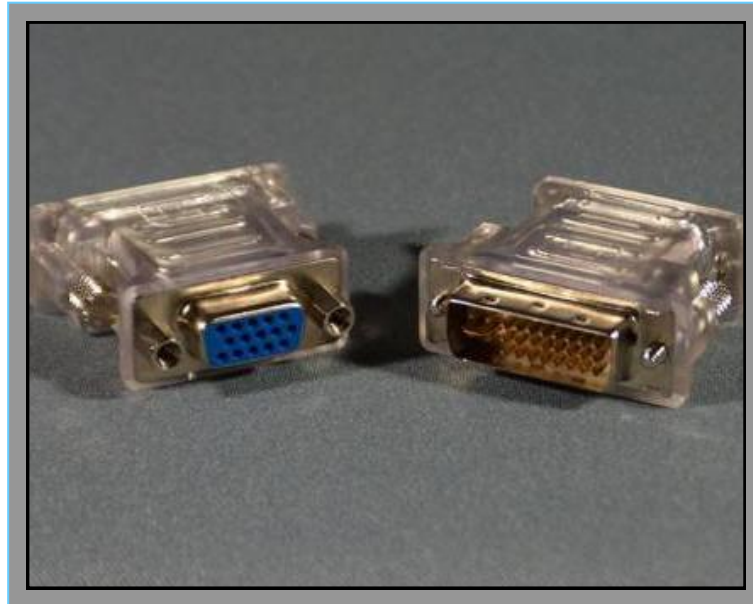

S17
DVI MALE TO VGA FEMALE ADAPTER

Description:

Used to change between a DVI and VGA connection.