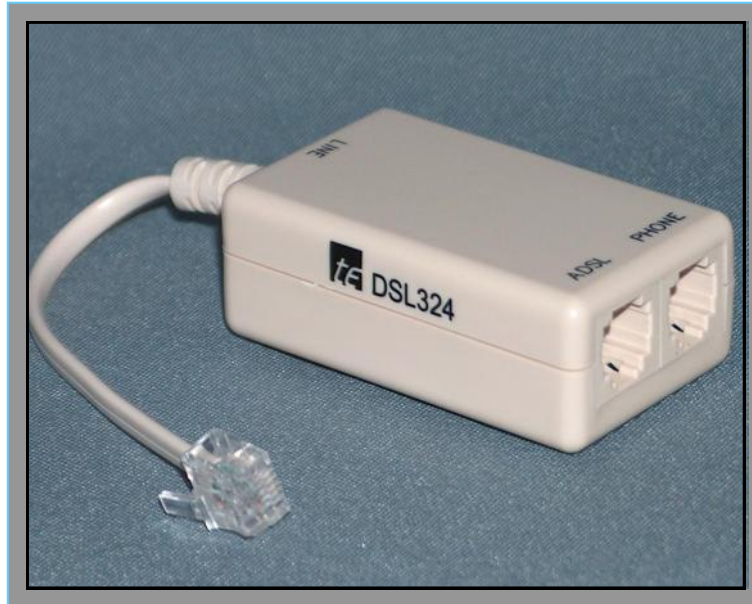

S19
DUAL POTS FILTER

Description:

High-performance in-line DSL filter for phones or telephone equipment sharing a single phone jack.

Isolates DSL and home phone line networking signals from voice signal for peak data performance and voice quality. Effectively filters one or more phone devices (standard or cordless phone, answering machine, dial-up modem, fax machine, etc.).

Easy to install without tools - just plug the filter cord into any standard phone jack, and plug the phone cord into the filter. Provides a filtered jack for any single-line phone device plus a second unfiltered jack for DSL connection.