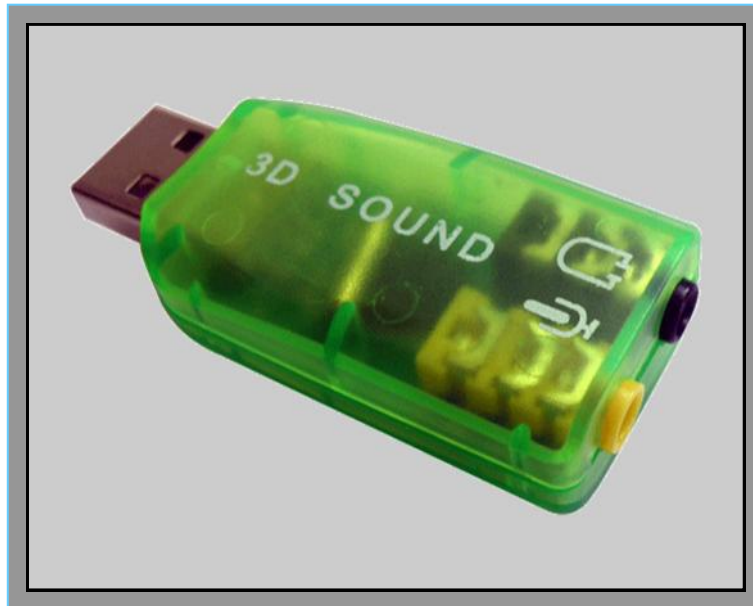

SC-15U
SOUND CARD - USB

Description:

Real USB plug & Play..

Drive 2CH speakers directly & supports 3D positional sound & virtual 5.1 CH sound track

No external power adapter needed.