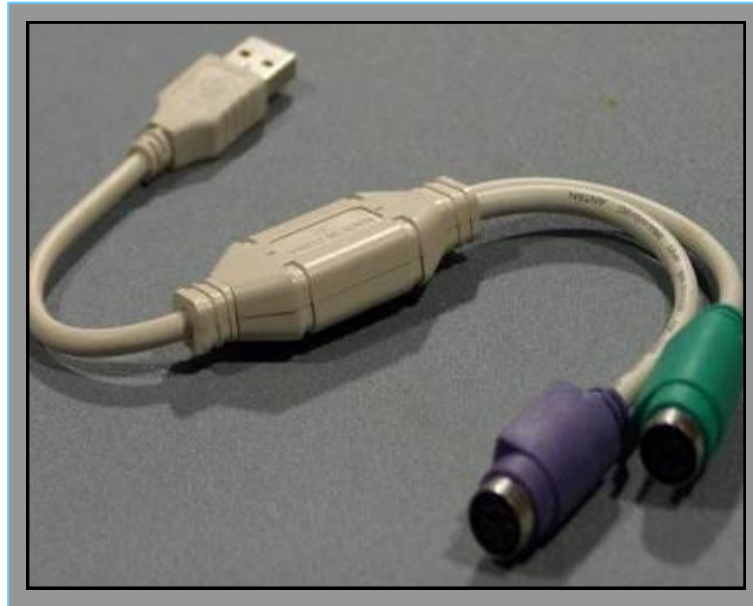

## USB/PS2-2 USB TO 2 X PS2 CONVERTER

### *Description:*

The PS/2-USB adapter allows you to use your PS/2 compatible mouse and keyboard as USB compatible devices.

Now you can enjoy using your keyboard and mouse connected to the USB-PS/2 adapter as an USB compatible device.

Compliant with USB HID specifications and fully compliant with PS/2 keyboard/mouse.

Supports USB, PS2 plug and play and two PS2 keyboard or two PS2 Mouse (21p model) as well as standard Windows Multimedia Keys.

USB Bus powered.